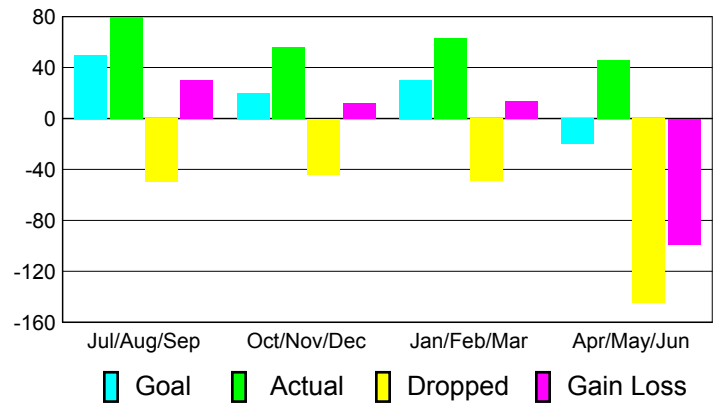

Membership Results 2010-2011

Goal, New, Dropped, Gain/Loss

Comparison of Membership Gain/Loss

Current Year Compared to the Previous Year