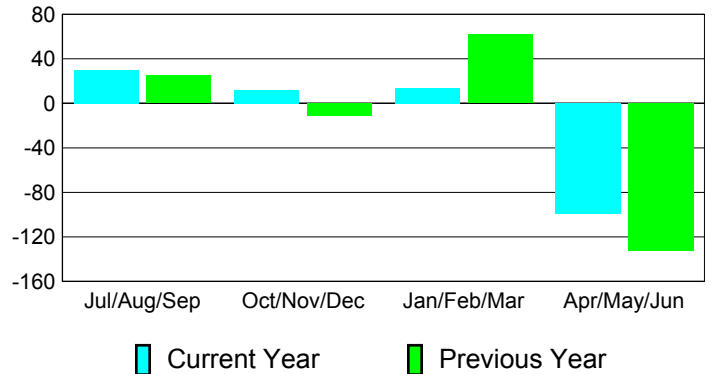

**Membership Results
2010-2011**

**Membership
2009-2010**

Month	Net Memb Goal	Actual New Memb	Actual Dropped Memb	Gain/Loss of Memb	Gain/Loss of Memb
Jul/Aug/Sep	50	80	-50	30	25
Oct/Nov/Dec	20	56	-44	12	-11
Jan/Feb/Mar	30	63	-49	14	62
Apr/May/Jun	-20	46	-145	-99	-132
Totals	80	245	-288	-43	-56

Membership Results 2010-2011

Goal, New, Dropped, Gain/Loss

Comparison of Membership Gain/Loss

Current Year Compared to the Previous Year

Gender Comparison 2010-2011

Jul/Aug/Sep

Oct/Nov/Dec

Jan/Feb/Mar